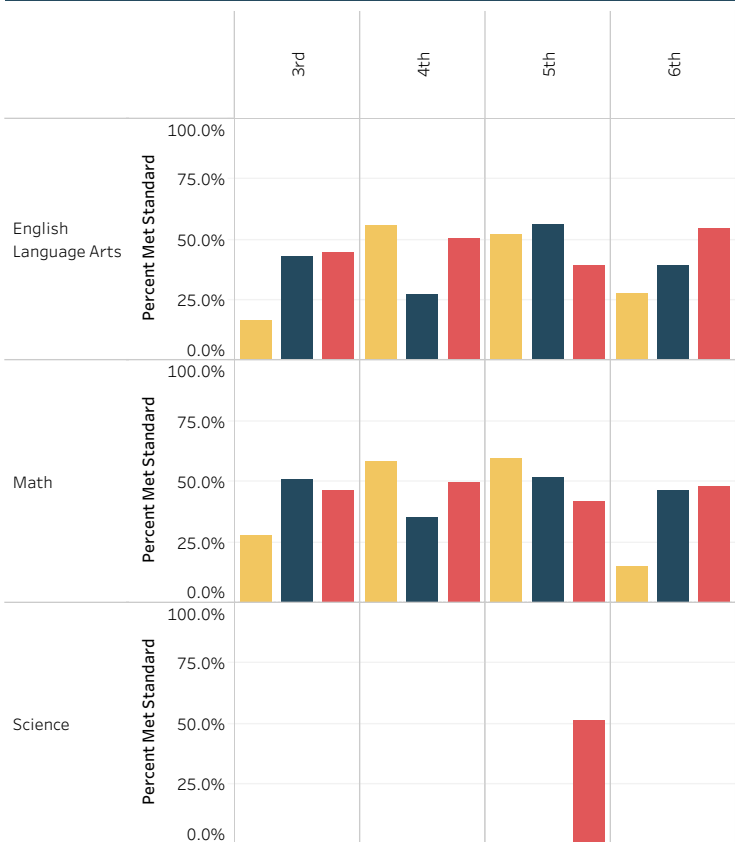

Click here for additional information on the status of our Report Card redesign, and what is coming next

Select Organization Type: School
 Select Organization: Sedro-Woolley School District_Evergreen Elementary School

Student Enrollment Information

Enrollment

Gender (Percent of October Enrollment)

Race/Ethnicity (Percent of October Enrollment)

Special Programs (Percent of May)

Other Measures

Educator and Finance Data will be released at a later date