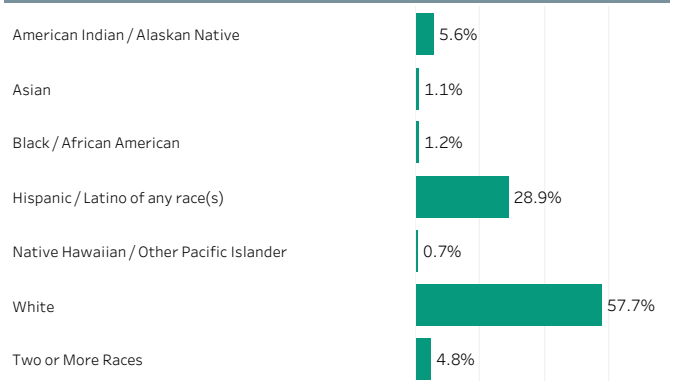

Student Enrollment Information

Enrollment

Gender (Percent of October Enrollment)

Race/Ethnicity (Percent of October Enrollment)

Special Programs (Percent of May)

Other Measures

Educator and Finance Data will be released at a later date